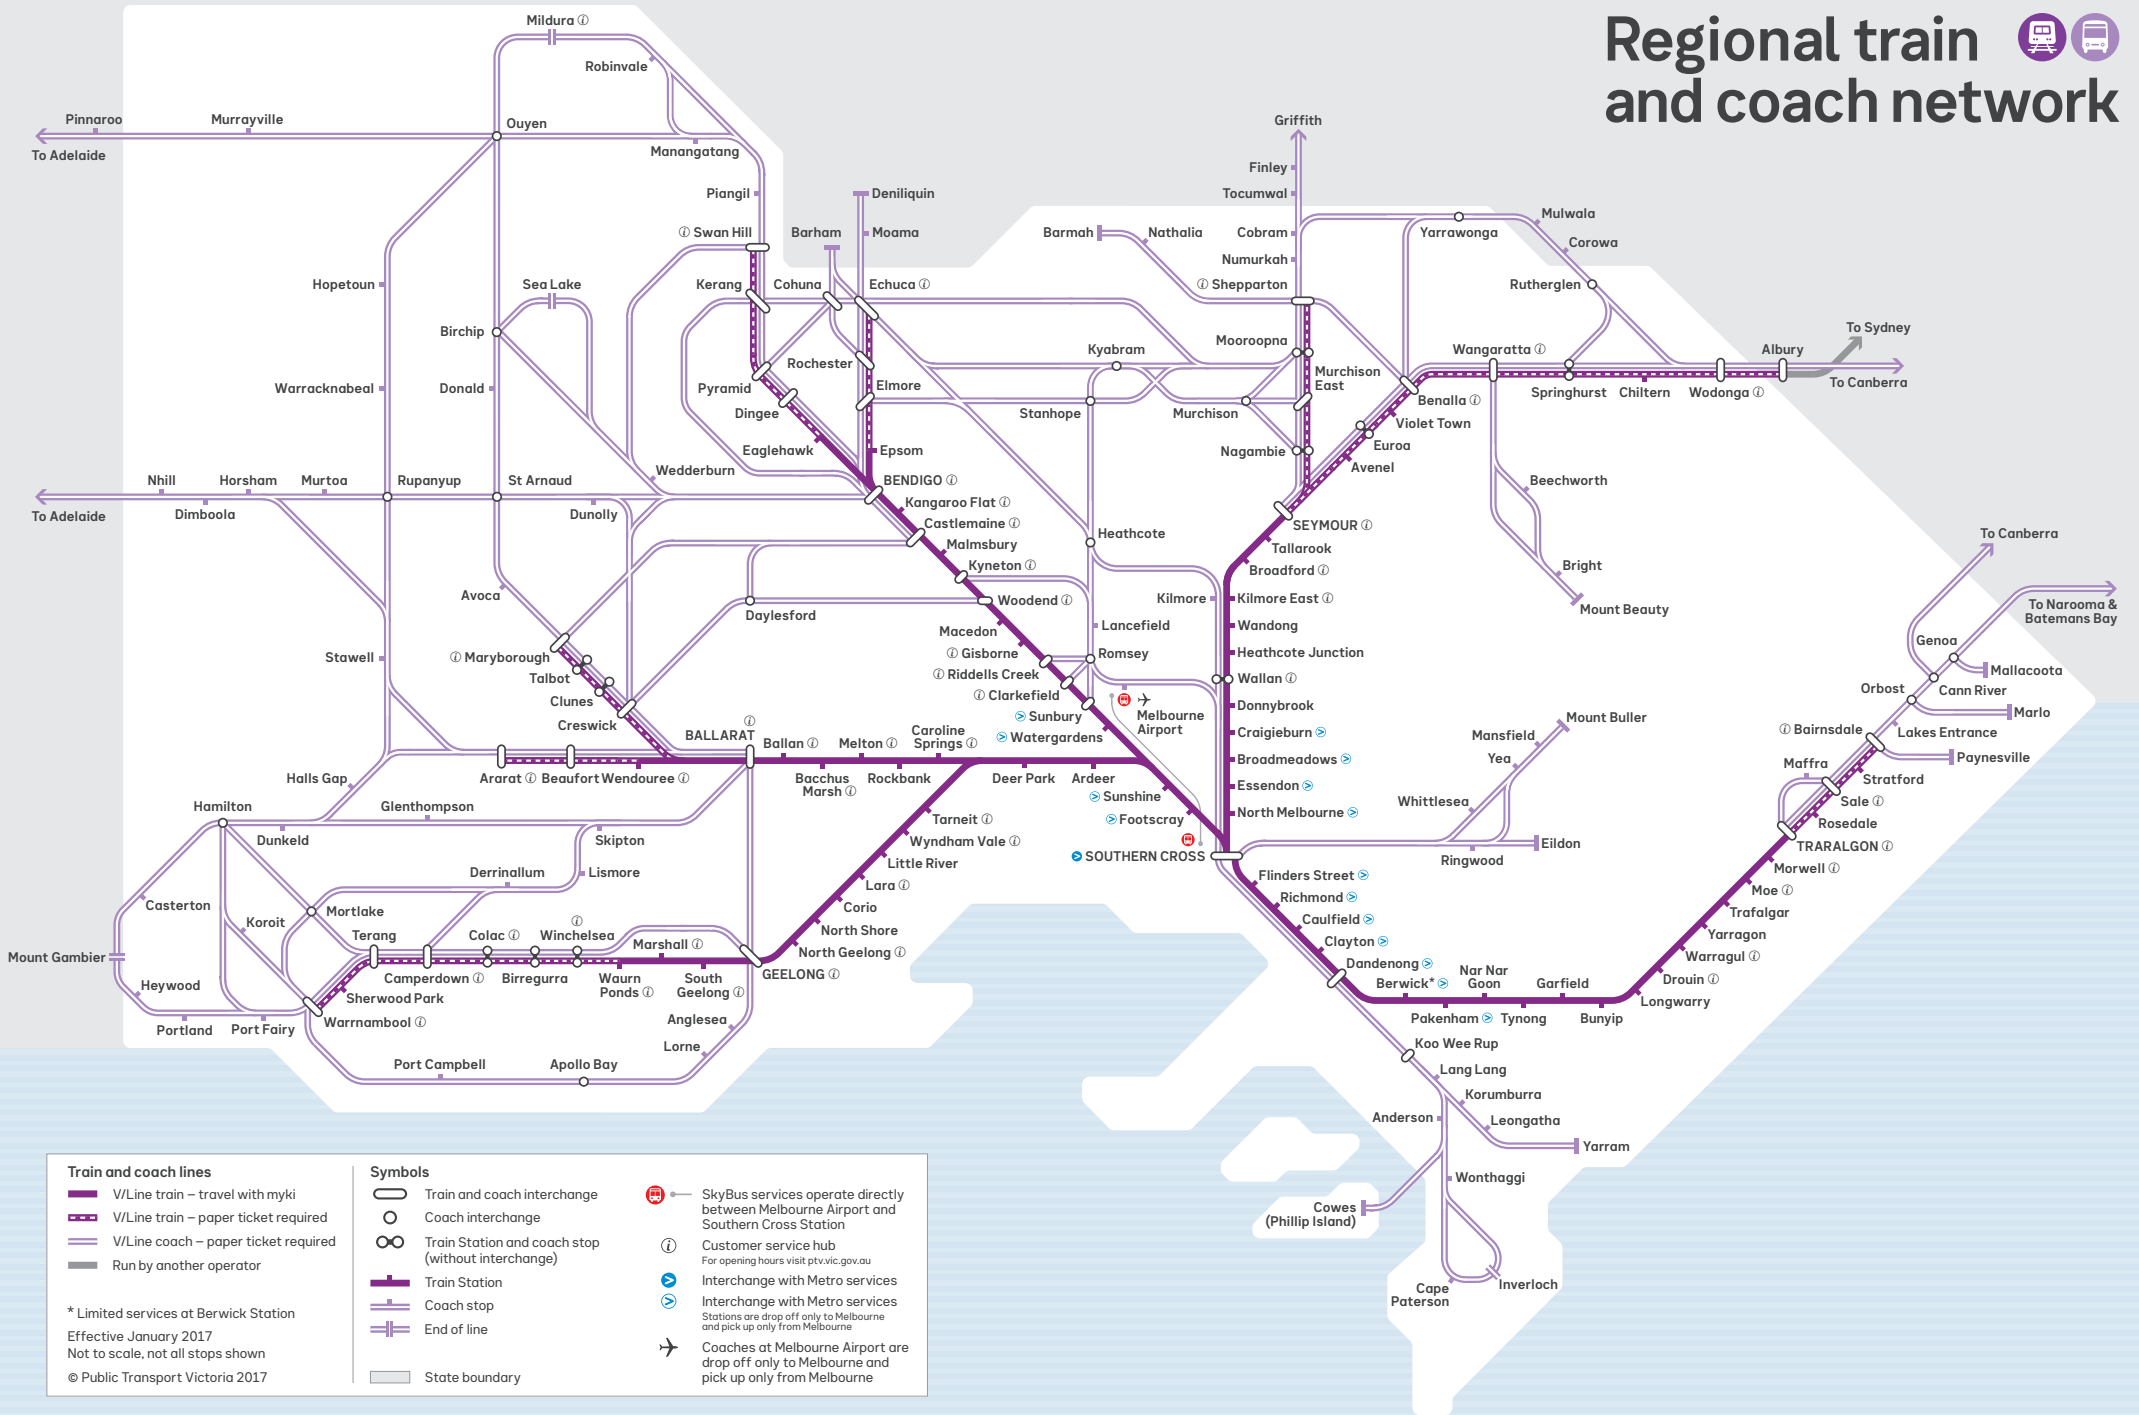

Regional train and coach network

Train and coach lines

- V/Line train – travel with myki
- V/Line train – paper ticket required
- V/Line coach – paper ticket required
- Run by another operator

Symbols

- Train and coach interchange
- Coach interchange
- Train Station and coach stop (without interchange)
- Train Station
- Coach stop
- End of line
- State boundary
- SkyBus services operate directly between Melbourne Airport and Southern Cross Station
- Customer service hub
For opening hours visit ptv.vic.gov.au
- Interchange with Metro services
- Interchange with Metro services
Stations are drop off only to Melbourne and pick up only from Melbourne
- Coaches at Melbourne Airport are drop off only to Melbourne and pick up only from Melbourne

* Limited services at Berwick Station
Effective January 2017
Not to scale, not all stops shown
© Public Transport Victoria 2017