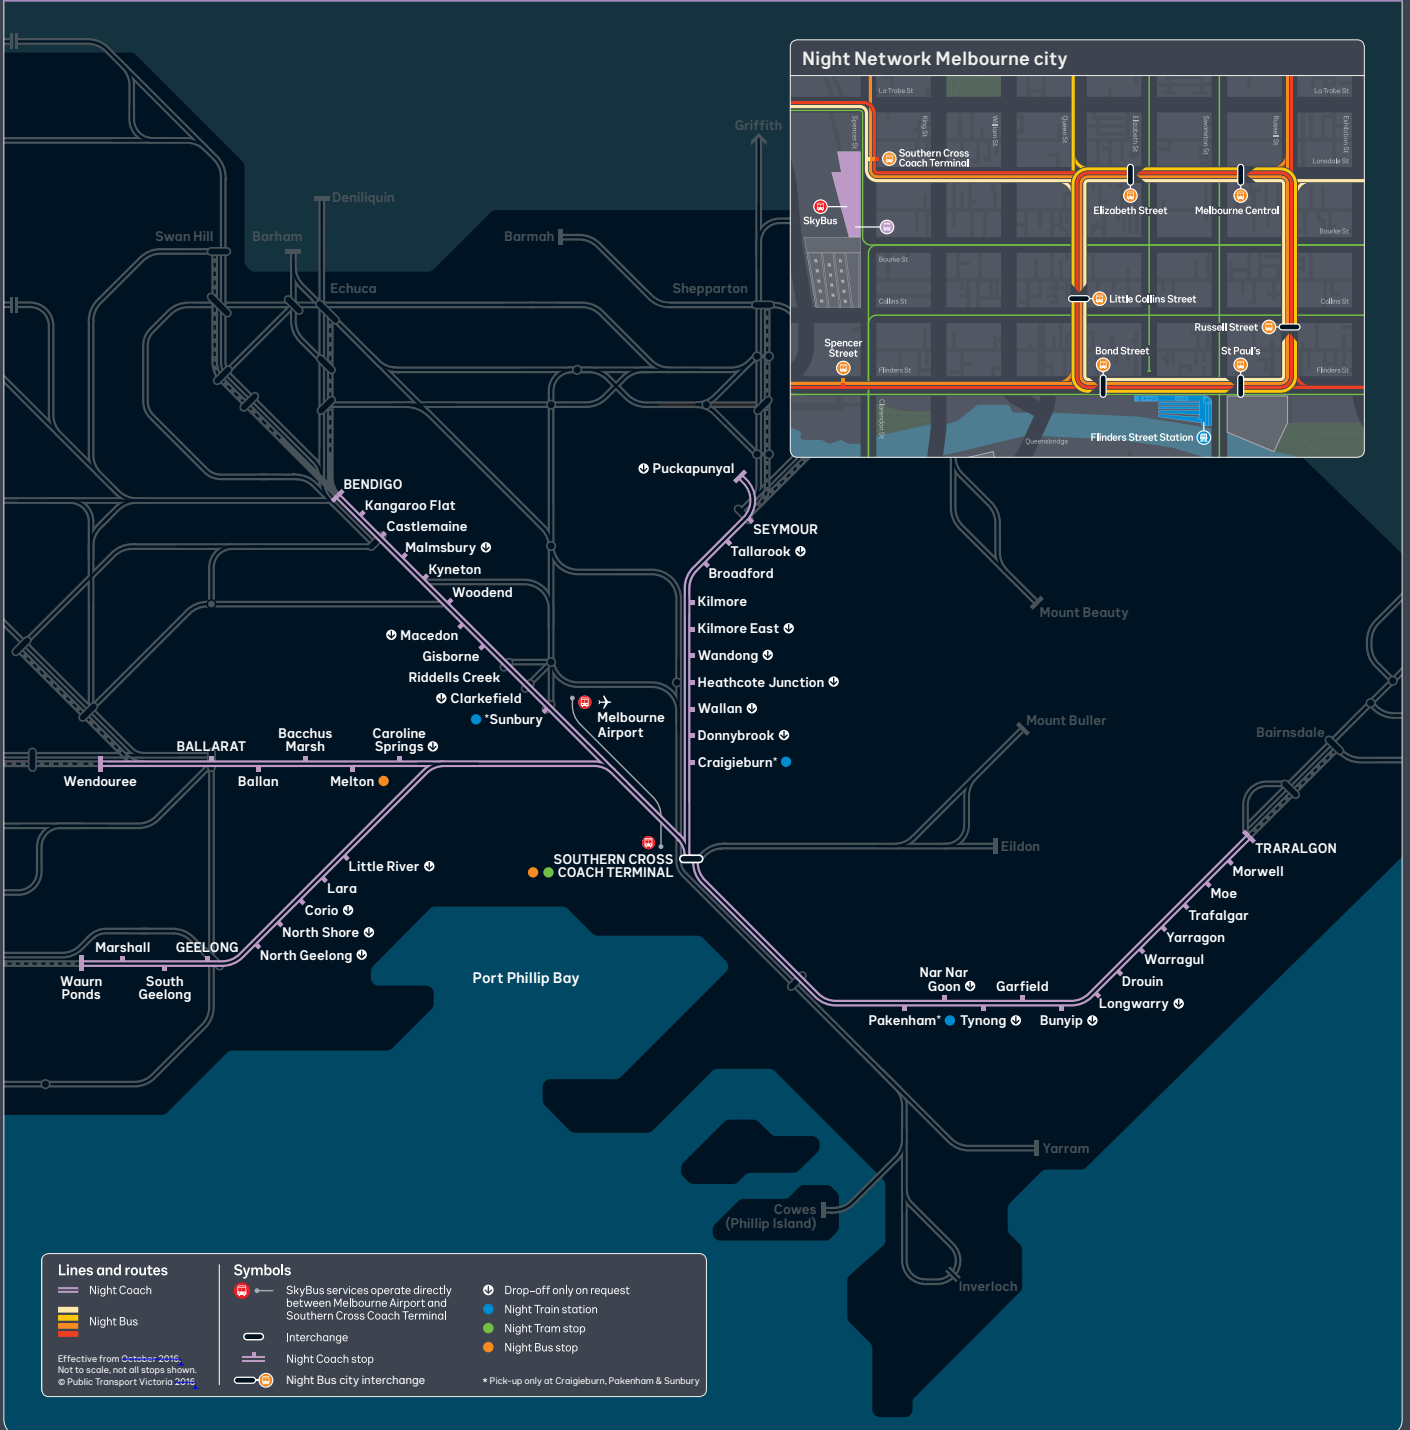

## Regional weekend Night Coach network

Lines and stops that don't have Night Network services are shown in grey.