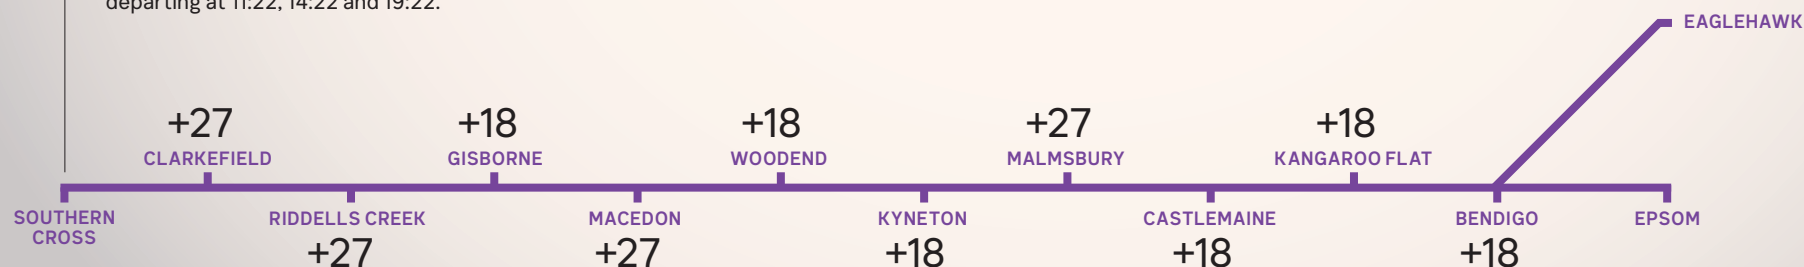

Highlights

Extra train services
+9 Weekday
+9 Weekend

New weekend services on the Bendigo Line deliver an average 60 minute frequency between 7am and 7pm.

From Southern Cross Station

Weekday services

- New 21:52 train from Southern Cross to Bendigo.
- New 23:52 train from Southern Cross to Bendigo from Monday to Thursday.

Weekend services

- New Saturday trains from Southern Cross to Bendigo departing at 11:22, 14:22 and 21:25.
- New Sunday trains from Southern Cross to Bendigo departing at 11:22, 14:22 and 19:22.

Coach services

Changes to the arrival and departure time of coaches to and from:

Ballarat, Southern Cross, Bendigo, Geelong, Daylesford, Swan Hill, Mildura, Barham, Moama, Maryborough, Donald, Lancefield, Gisborne, Maldon and Tooleybuc.