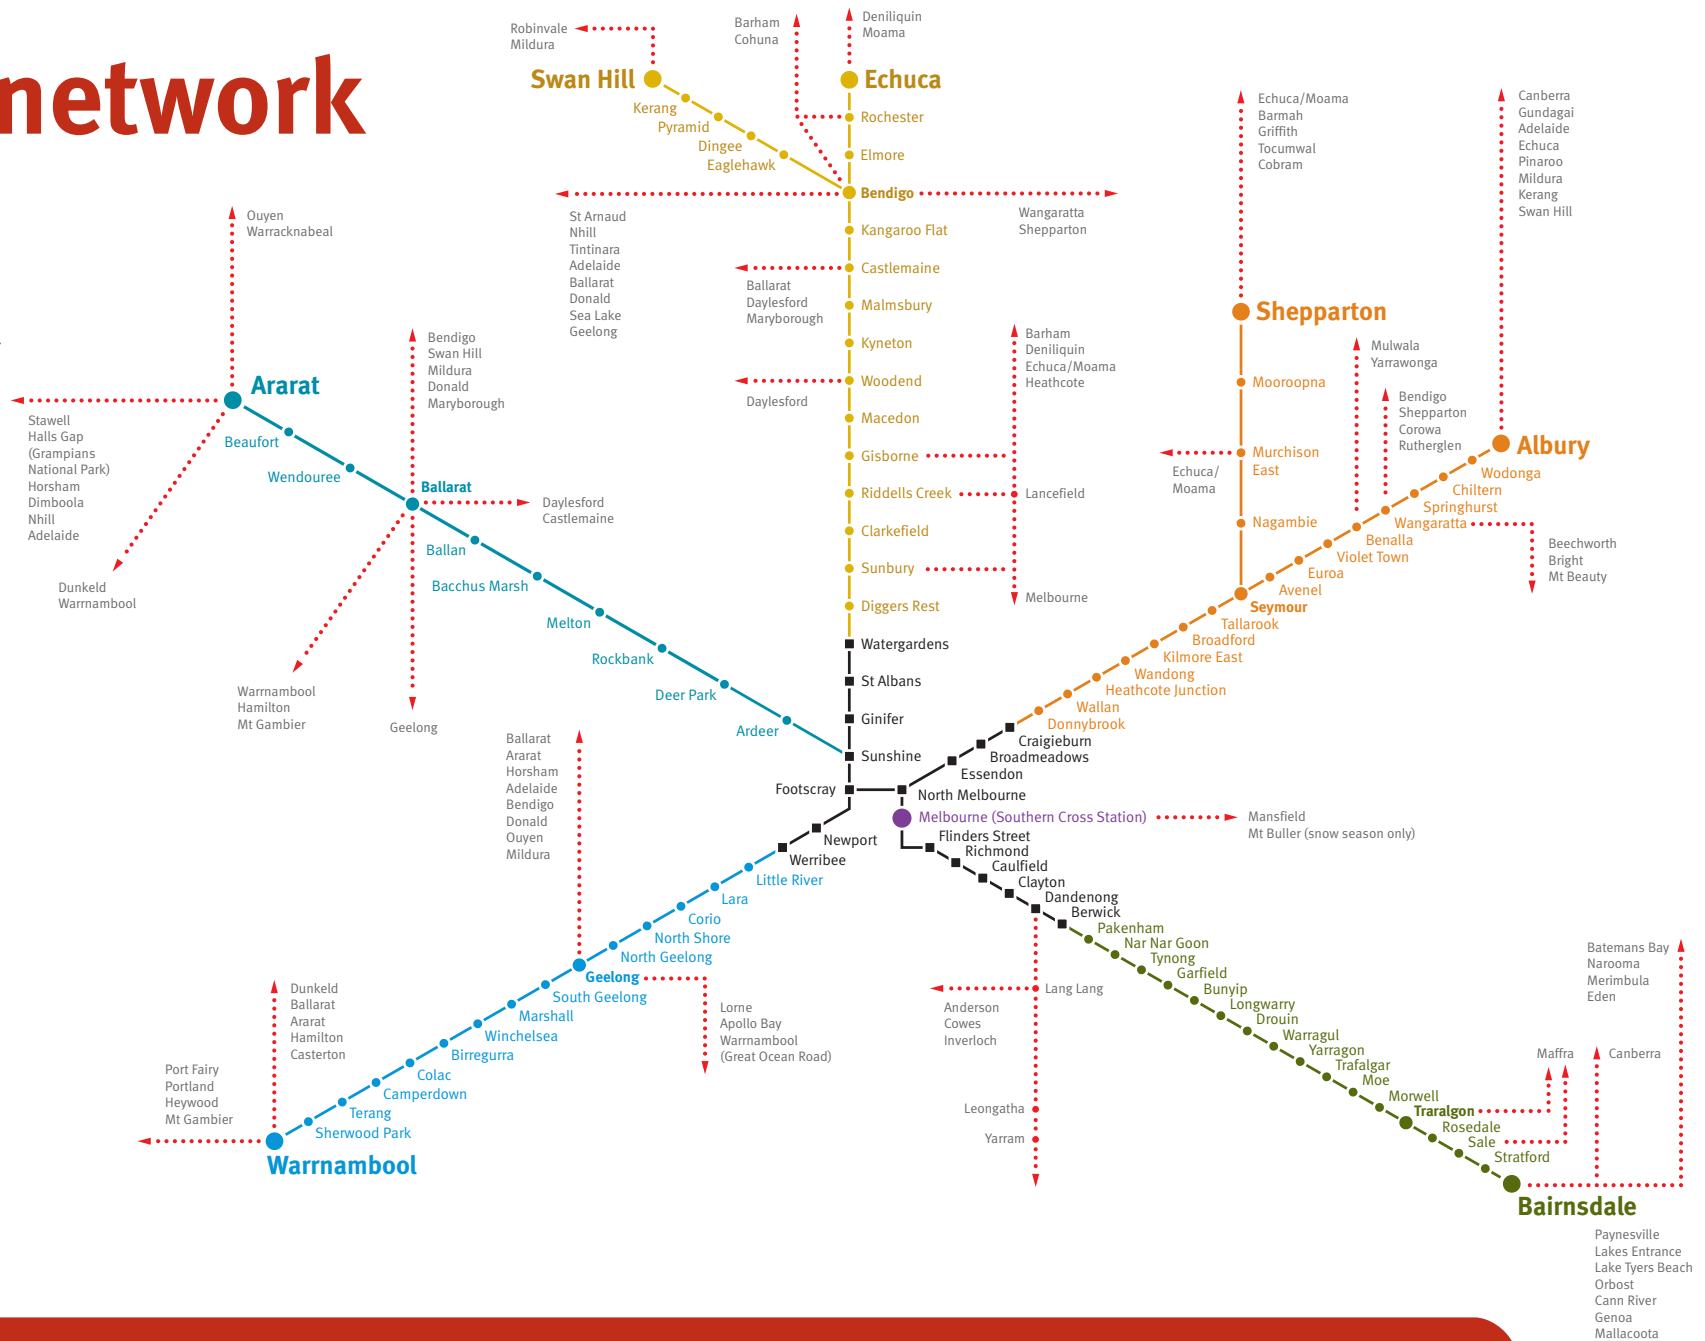

V/Line network

Legend

- Geelong line train services
- Ballarat line train services
- Bendigo line train services
- Seymour line train services
- Gippsland line train services
- Coach services

Restricted metro stations
 Trains to Melbourne do not pick up passengers at these stations.
 Trains from Melbourne do not drop off passengers at these stations.

Map not to scale – effective June 2009.

The map above shows all train stations on the V/Line network. Only major coach stops are listed. These do not represent the actual coach routes. For full coach details and other information, including fares and reservations, call 136 196 or visit vline.com.au