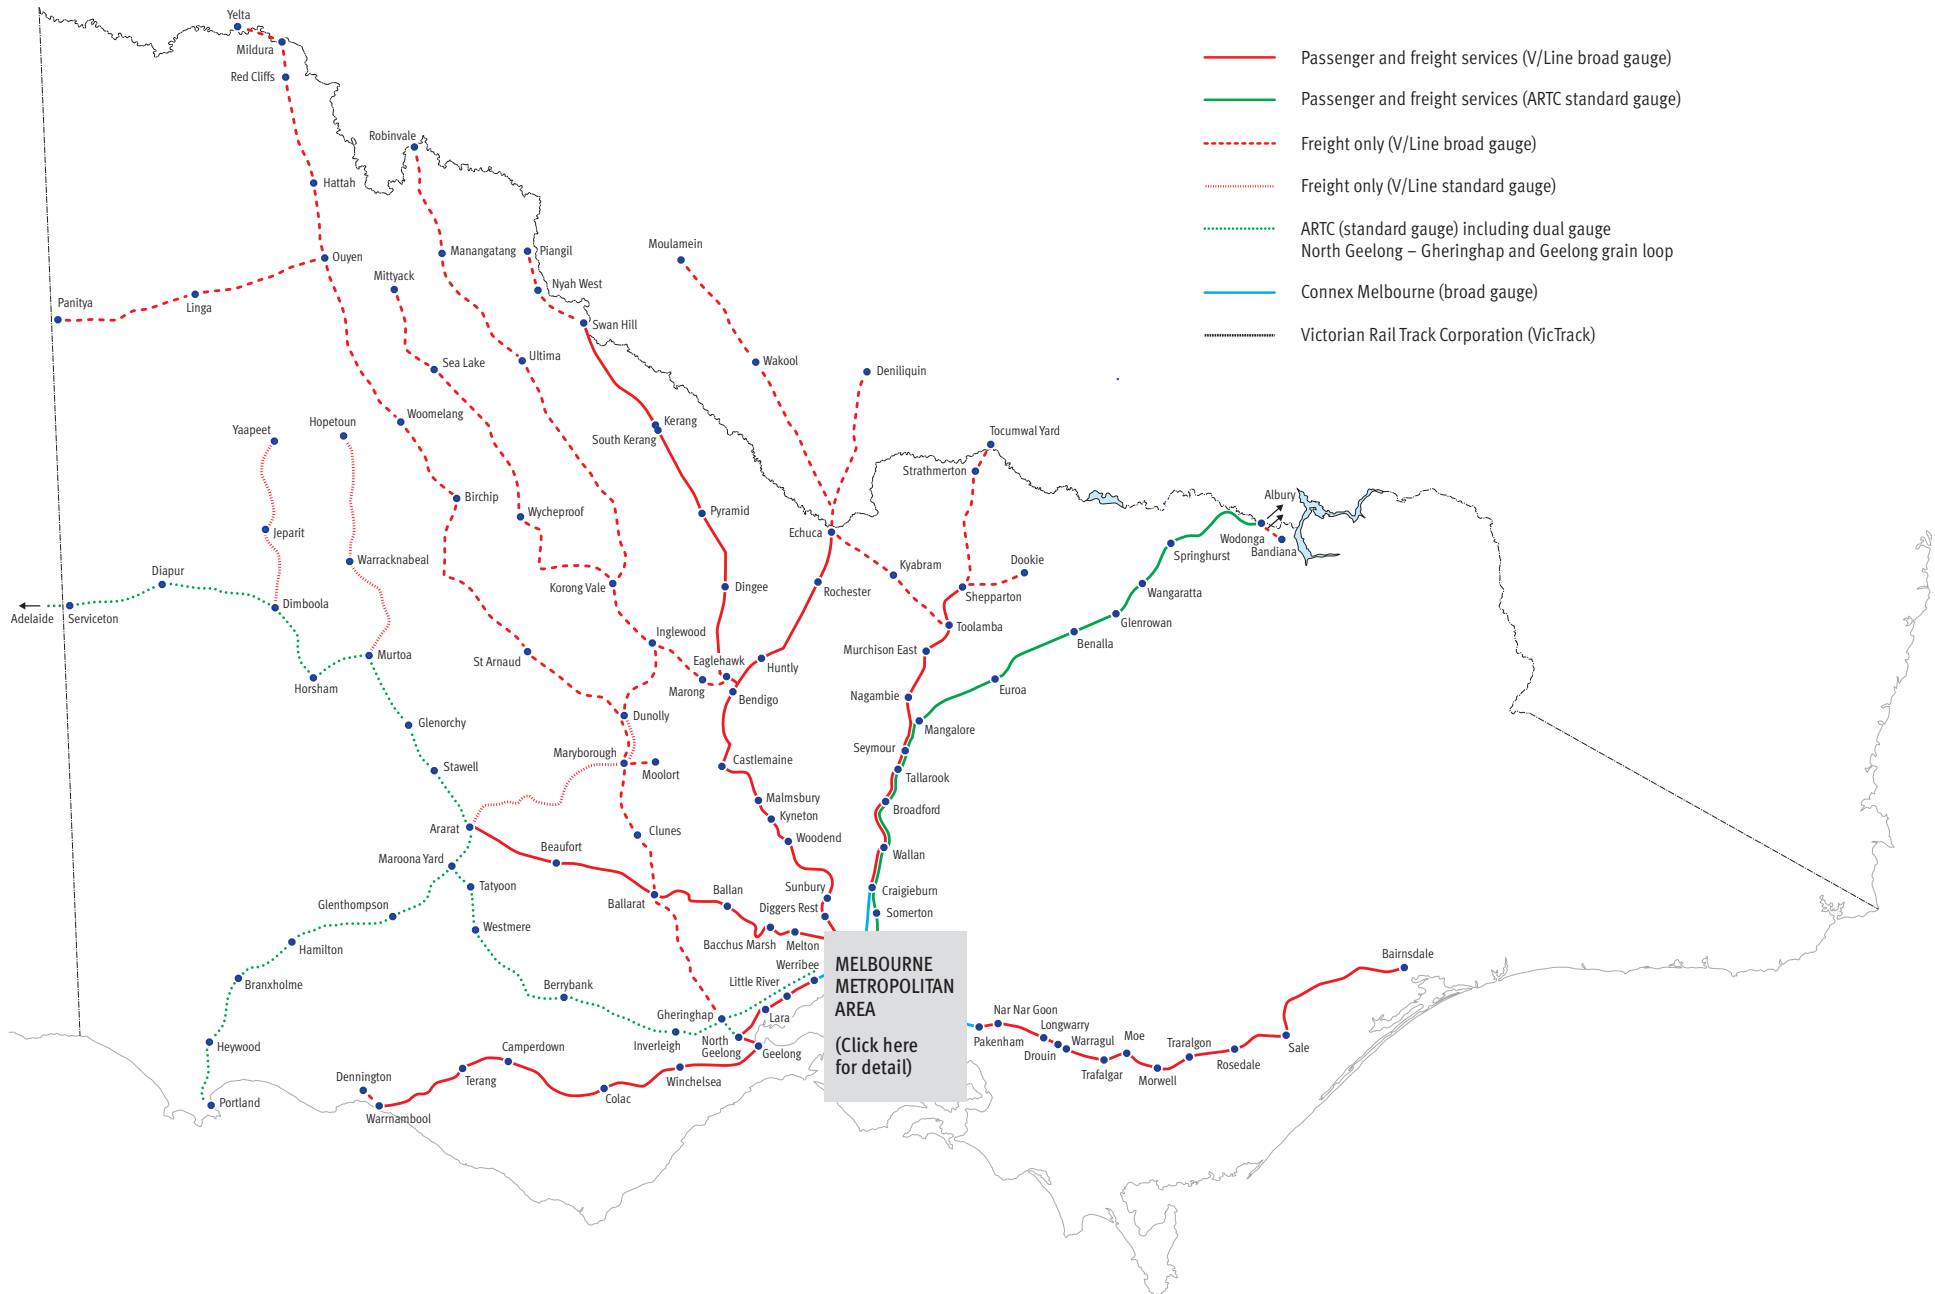

Victoria's Network of Passenger and Freight Lines

Call 136 196 vline.com.au

Melbourne Metro Area Map

Call 136 196 vline.com.au