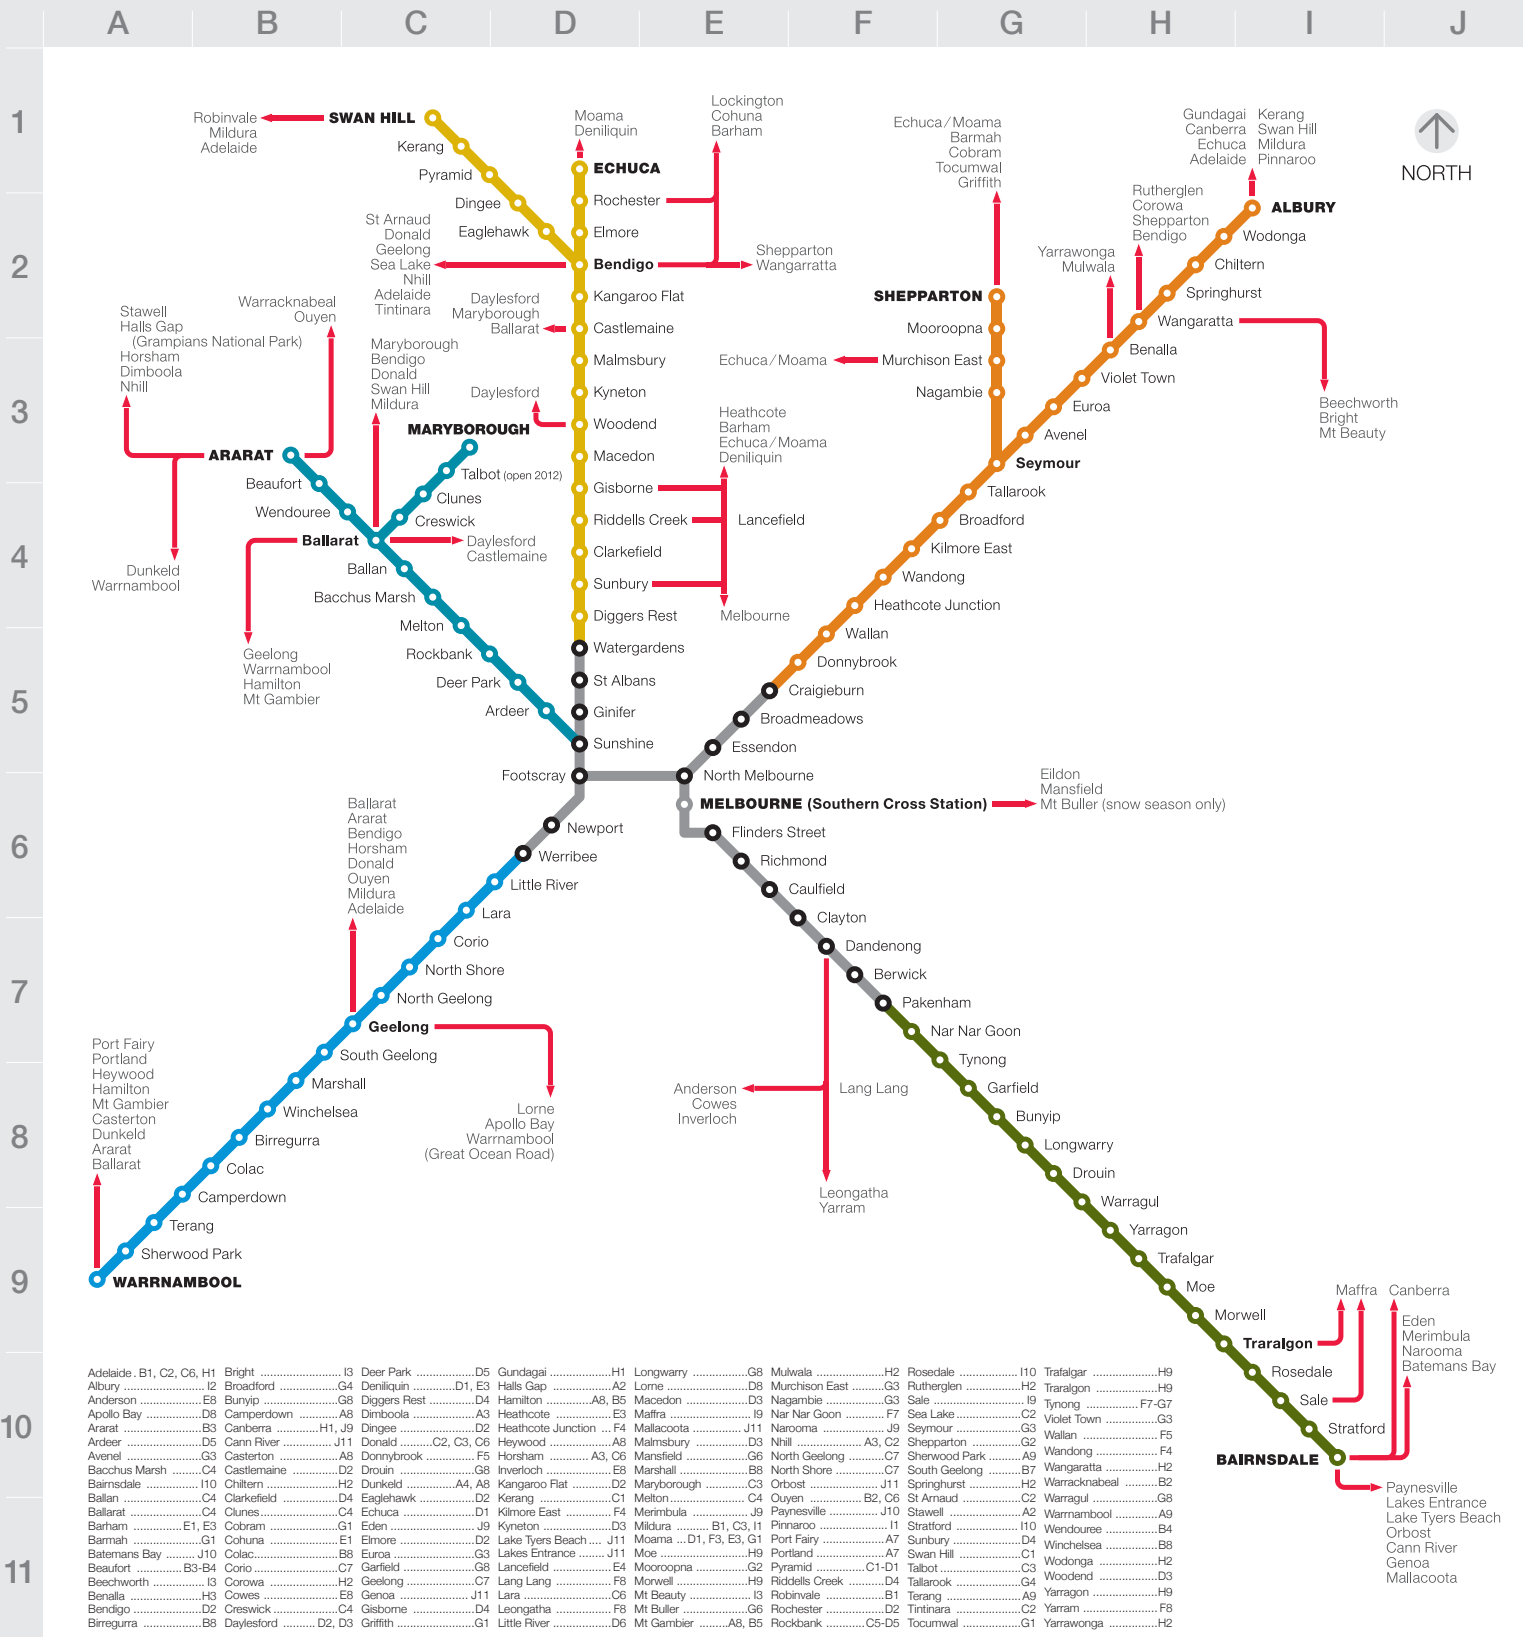

Regional train & coach network

Information

For more information visit vline.com.au or call **1800 800 007** (6am – midnight daily)

Restricted metropolitan stations: These stations are drop off only travelling to Melbourne, and pick up only travelling from Melbourne.