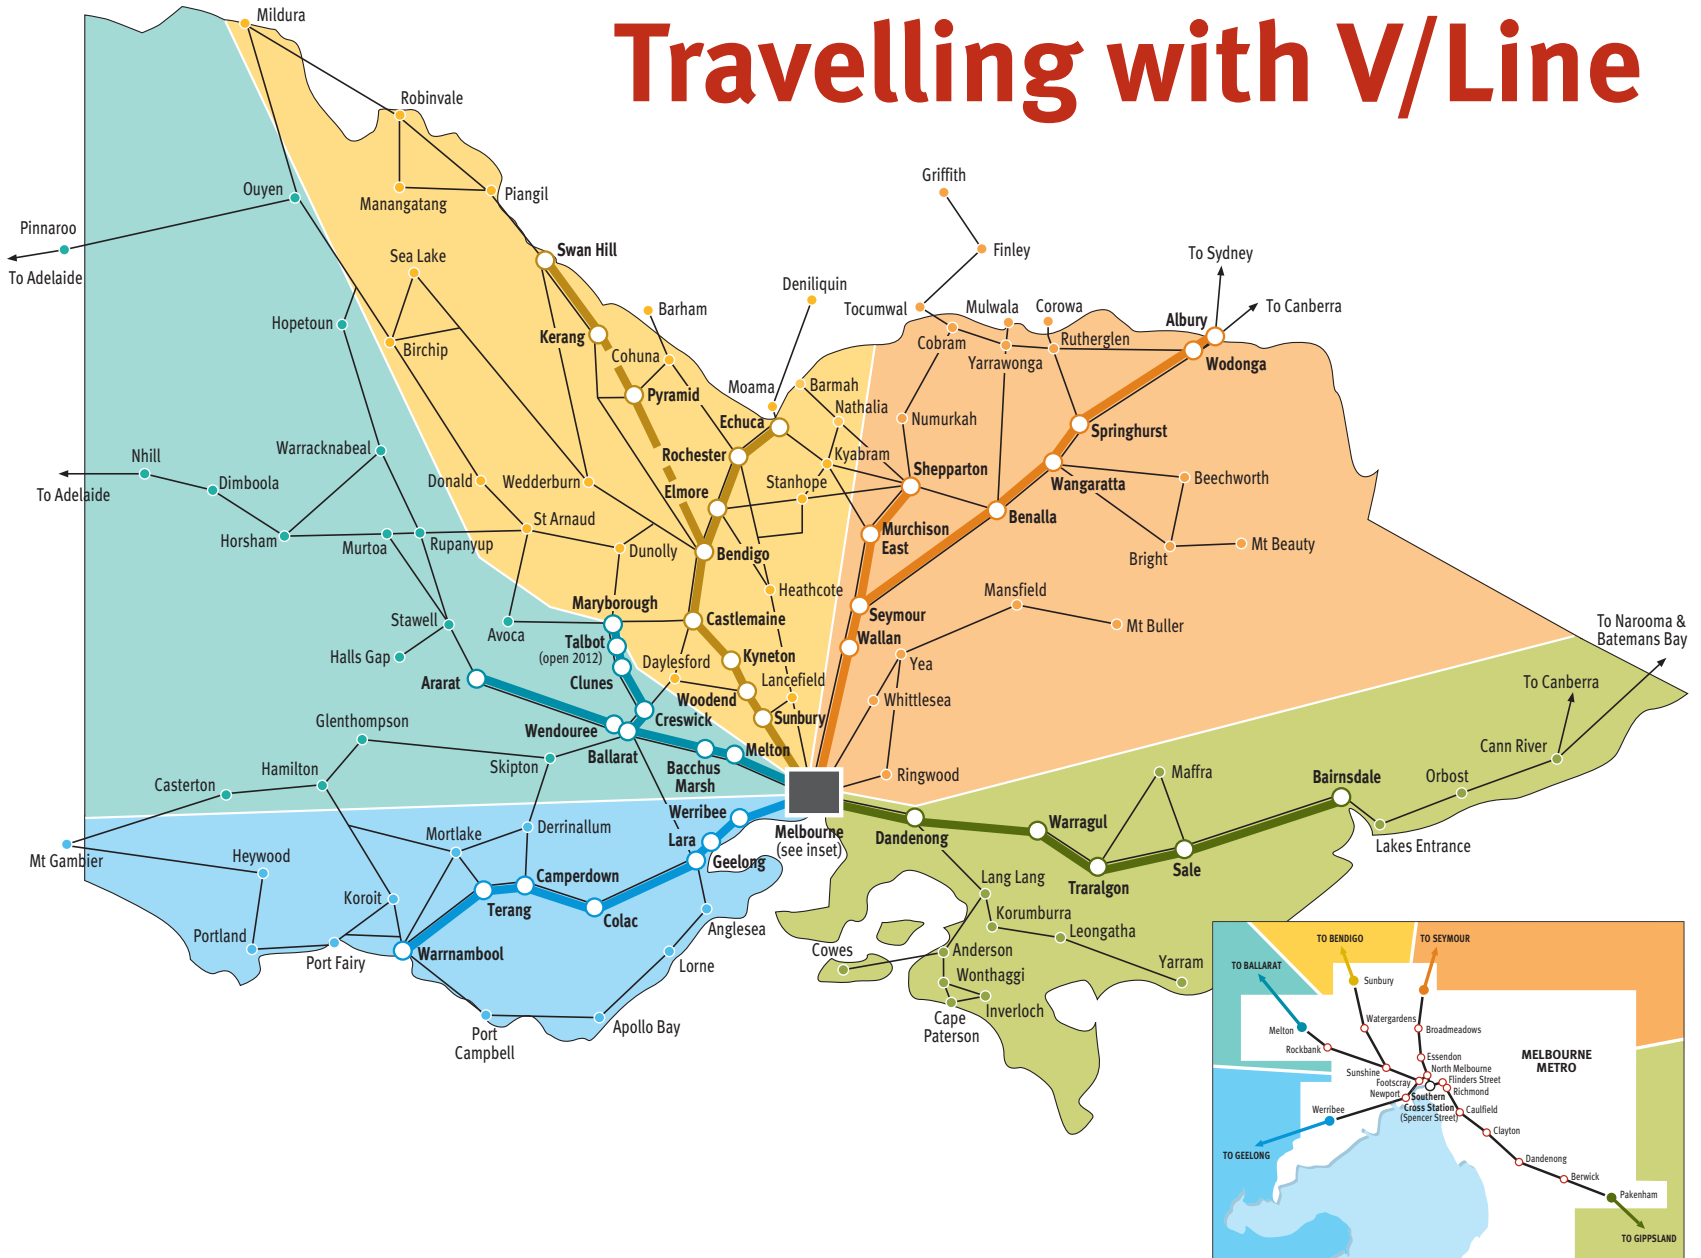

Travelling with V/Line

- █ Geelong Line Train Service
- █ Ballarat Line Train Service
- █ Bendigo Line Train Service
- █ Seymour Line Train Service
- █ Gippsland Line Train Service
- Coach Service

Please note: this map does not show every destination available on V/Line services. Correct as at April 2012. Not to scale.