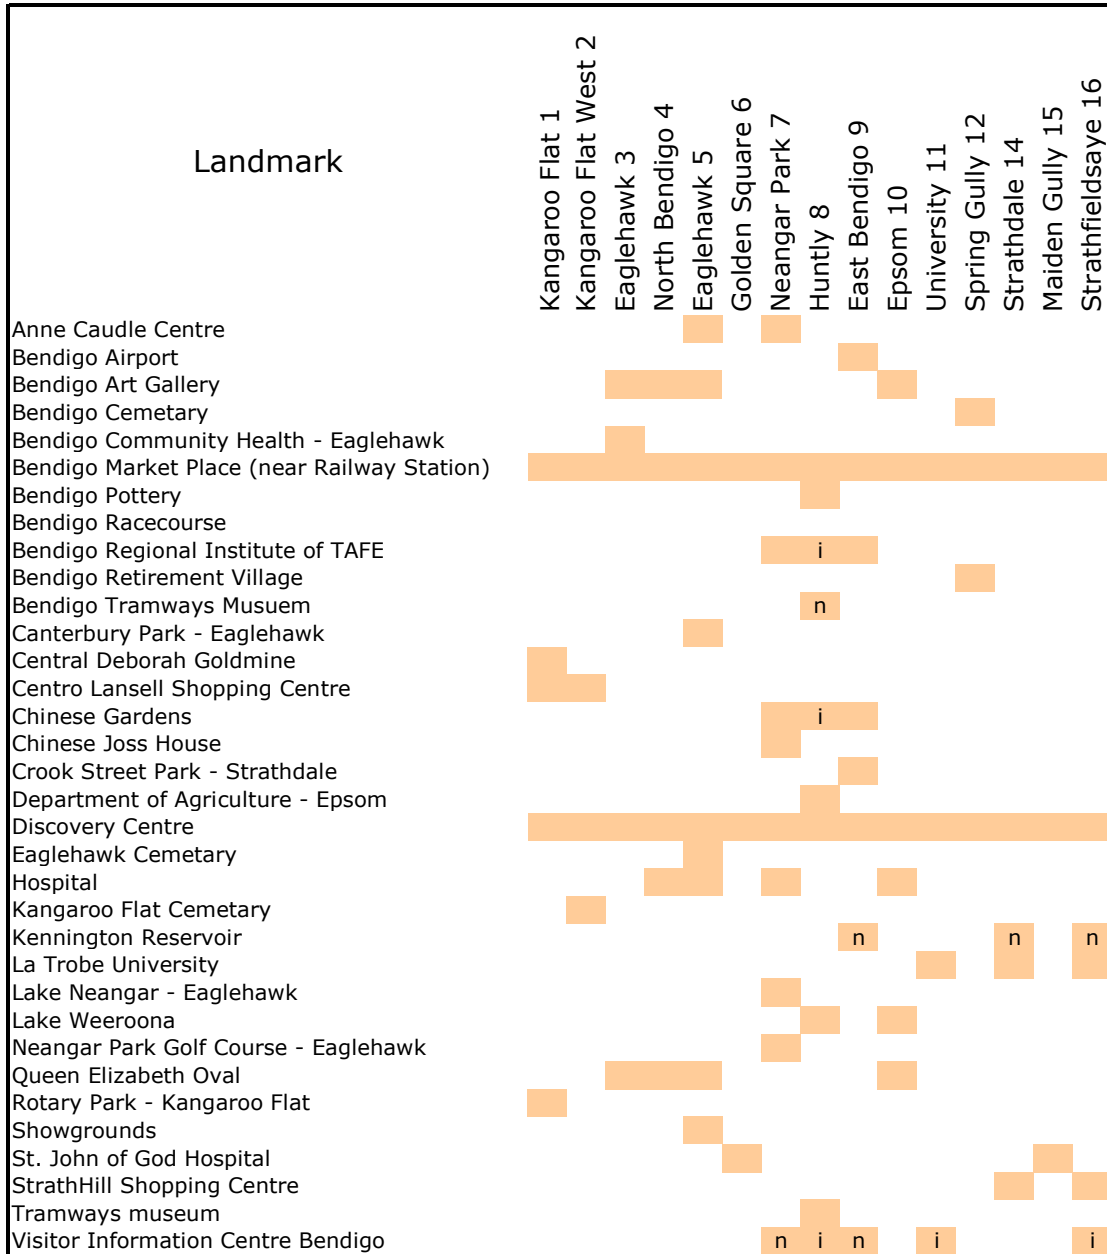

Index

Bus Routes to main attractions – Summary	3
Monday – Friday bus arrivals prior to train departures	4
Monday – Friday bus departures after train arrival	5
Saturday bus arrivals prior to train departures	6
Saturday bus departures after train arrival	7
Sunday and public holiday bus arrivals prior to train departures	8
Sunday and public holiday bus departures after train arrival	9

Bus Routes to main attractions - Summary

n = near i = inbound only