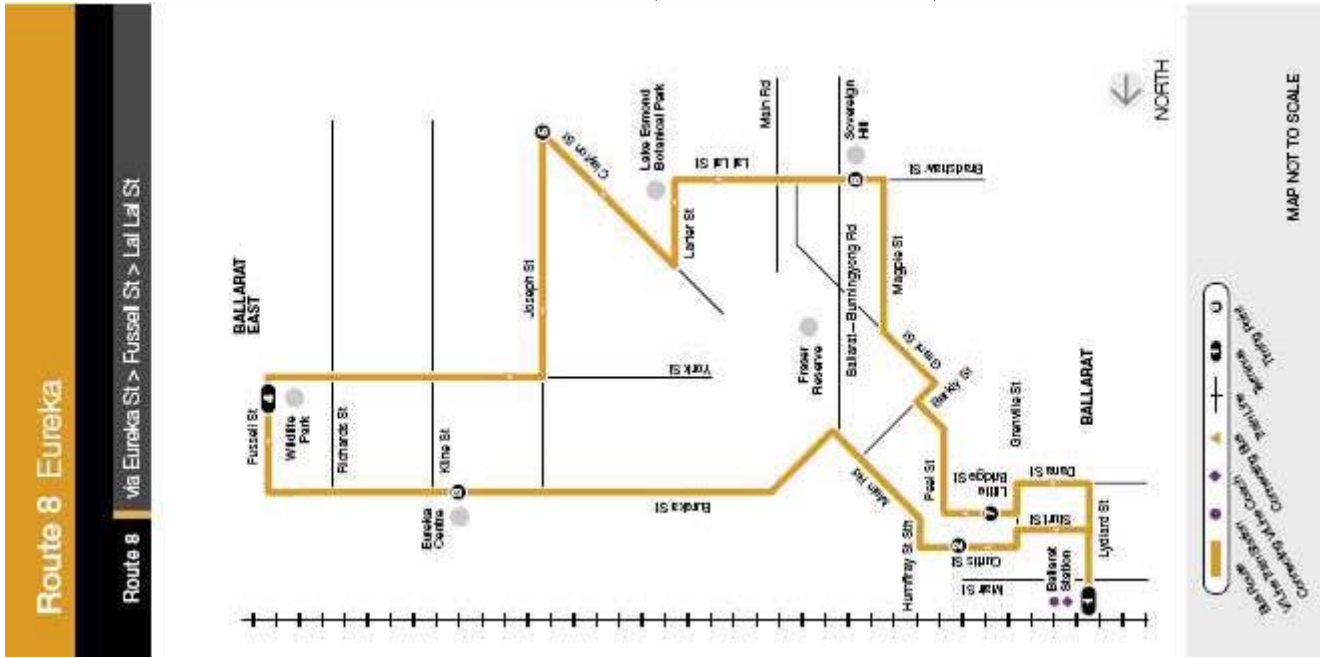

ROUTE 8 -EUREKA CENTRE, WILDLIFE PARK, SOVEREIGN HILL

Monday to Friday - Route 8 - Eureka Centre, Wild Life Park, Sovereign Hill

Time Points	AM	AM	AM	AM	AM	AM	PM	PM	PM	PM	PM	PM	PM
Train Arrival			8.03		9.35	10.37	11.35	12.37	1.34	2.31	3.34	5.19	6.18
Ballarat Station	6.10	7.20	8.20	9.20	10.20	11.20	12.20	1.20	2.20	3.20	4.20	5.20	6.20
City Stand Curtis St	6.25	7.25	8.25	9.25	10.25	11.25	12.25	1.25	2.25	3.25	4.25	5.25	6.25
Eureka Centre	6.32	7.32	8.32	9.32	10.32	11.32	12.32	1.32	2.32	3.32	4.32	5.32	6.32
Wildlife Park	6.33	7.33	8.33	9.33	10.33	11.33	12.33	1.33	2.33	3.33	4.33	5.33	6.33
Sovereign Hill	6.41	7.41	8.41	9.41	10.41	11.41	12.41	1.41	2.41	3.41	4.41	5.41	6.41
Ballarat Station	6.50	7.50	8.50	9.50	10.50	11.50	12.50	1.50	2.50	3.50	4.50	5.50	6.50
Train Departure	7.02	8.38	9.12	10.12	11.12	12.12	1.12	2.05	3.14	3.58	5.15	5.57	7.20

Saturday- Route 8 - Eureka Centre, Wild Life Park, Sovereign Hill

Time Points	AM	AM	AM	AM	AM	PM	PM	PM	PM	
Train Arrivals		8.37	9.35	10.37	11.54		1.33	2.54		4.33
Ballarat Station	8.20	9.20	10.20	11.20	12.20	1.20	2.20	3.20	4.20	5.20
City Stand Curtis St	8.25	9.25	10.25	11.25	12.25	1.25	2.25	3.25	4.25	5.25
Eureka Centre	8.32	9.32	10.32	11.32	12.32	1.32	2.32	3.32	4.32	5.32
Wildlife Park	8.33	9.33	10.33	11.33	12.33	1.33	2.33	3.33	4.33	5.33
Sovereign Hill	8.41	9.41	10.41	11.41	12.41	1.41	2.41	3.41	4.41	5.41
Ballarat Station	8.50	9.50	10.50	11.50	12.50	1.50	2.50	3.50	4.50	5.50
Train Departures	9.12	10.12	11.32	1.12	1.12	2.32	4.12	4.12	5.07	6.07